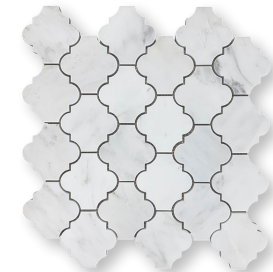

EASTERN WHITE

POLISHED MARBLE

COLLECTION

Wayne Tile
Company

waynetile.com

EASTERN WHITE

SIZES

3"x12"

Basketweave Mosaic

12"x12"

1"x3" Herringbone Mosaic

12"x24"

2" Hexagon Mosaic

2"x4" Brick Mosaic

4" Hexagon Mosaic

Round Mosaic

Lantern Mosaic

Octagon Mosaic

1.5"x2.5" Long Octagon Mosaic

Chevron Mosaic

Chevron Mix Mosaic

Pinwheel Mosaic

Waterfall Mosaic

Fishscale Mosaic