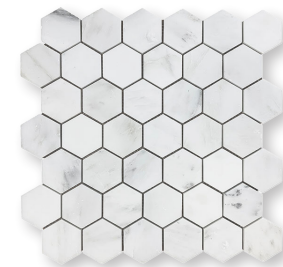

EASTERN WHITE

POLISHED MARBLE

COLLECTION

Wayne Tile
Company

waynetile.com

EASTERN WHITE

SIZES

3"x12"

Basketweave Mosaic

12"x12"

1"x3" Herringbone Mosaic

12"x24"

2" Hexagon Mosaic

2"x4" Brick Mosaic

4" Hexagon Mosaic

Round Mosaic

Lantern Mosaic

Octagon Mosaic

1.5"x2.5" Long Octagon Mosaic

Chevron Mosaic

Chevron Mix Mosaic

Pinwheel Mosaic

Waterfall Mosaic

Fishscale Mosaic